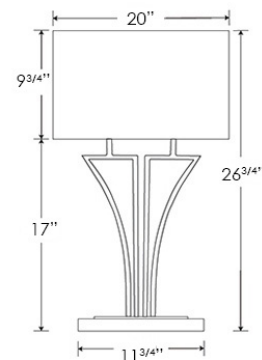

OUR U.S. COLLECTION

This product is wired using UL listed components and is fully compliant with UL regulations.

Dimensions in Inches and approximate

H&CO

Decorative lighting
for beautiful spaces

www.heathfield.co.uk | + 44 (0) 1732 350450 | sales@heathfield.co.uk