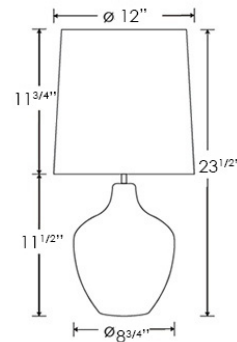

OUR U.S. COLLECTION

This product is wired using UL listed components and is fully compliant with UL regulations.

Dimensions in Inches and approximate

H&CO

Decorative lighting
 for beautiful spaces

www.heathfield.co.uk | + 44 (0) 1732 350450 | sales@heathfield.co.uk