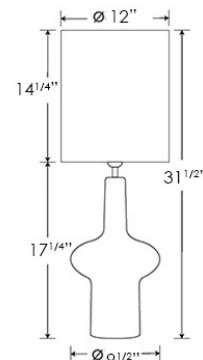

TABLE LAMP | VERDI COPPER

LAMP BASE

Material: Glass
Finish shown: Copper
Metalwork: Polished Chrome
Code: TL-VERD-CHRO-COPP

LAMPSHADE AS SHOWN

12" Tall Drum Mocha Satin
Shade code: SH-12-TLDR-VER
Shade lining: White PVC

FLEX

1.5 metres of Black twisted flex.

SWITCHING, PLUG & VOLTAGE

UL polarized Type A plug & inline on/off switch. 110-120V 50-60Hz.

WEIGHT

7.9lbs approx

LAMPING

1 x E26 Lampholder - 60W max. LED bulb recommended.

WARRANTY

12 months

FINISHING NOTE

All our glasswork is hand blown and will vary from piece to piece - variations in form and proportion. Colour formation, pattern and finishing details are unique to each lamp and it is part of the charm that no two products are exactly the same.

CLEANING INSTRUCTIONS

The finishes on this luminaire only require regular cleaning with a soft dry duster. Abrasive or chemical cleaners may harm the finish and should not be used. Shade to be dusted with a clean dry cloth.

OUR U.S. COLLECTION

This product is wired using UL listed components and is fully compliant with UL regulations.

Dimensions in Inches and approximate

H&CO

Decorative lighting
for beautiful spaces

www.heathfield.co.uk | + 44 (0) 1732 350450 | sales@heathfield.co.uk

Unit 1, Priory Road, Tonbridge, Kent, TN9 2AF, United Kingdom