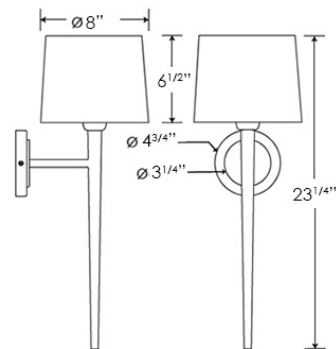

WALL LIGHT | VELETTO

WALL LIGHT

Material: Metal
 Finish shown: Black Satin and Brushed Brass
 Code: WL-VELE-BABR-SBLK

LAMPSHADE AS SHOWN

8" Roman Drum Praline Satin
 Shade code: SH-08-RMDR
 Shade lining: Prosecco PVC

SWITCHING, PLUG & VOLTAGE

Hardwired (no switch) 110-120V 50-60Hz

WEIGHT

0.9lbs approx

LAMPING

1 x E26 Lampholder - 40W max. LED bulb recommended.

FIXING NOTE

It is the buyer's responsibility to ensure that suitable fixings are used.

OUR U.S. COLLECTION

This product is wired using UL listed components and is fully compliant with UL regulations.

Dimensions in Inches and approximate

H&CO

Decorative lighting
 for beautiful spaces

www.heathfield.co.uk | + 44 (0) 1732 350450 | sales@heathfield.co.uk