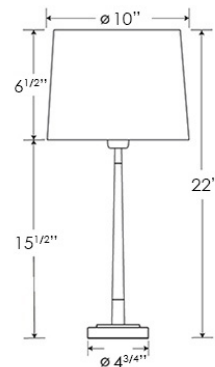

OUR U.S. COLLECTION

This product is wired using UL listed components and is fully compliant with UL regulations.

Dimensions in Inches and approximate

H&CO

Decorative lighting
for beautiful spaces

www.heathfield.co.uk | + 44 (0) 1732 350450 | sales@heathfield.co.uk