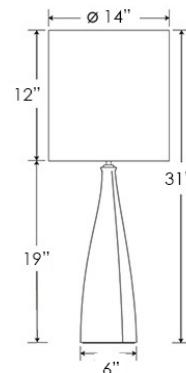

OUR U.S. COLLECTION

This product is wired using UL listed components and is fully compliant with UL regulations.

Dimensions in Inches and approximate

H&CO

Decorative lighting
 for beautiful spaces

www.heathfield.co.uk | + 44 (0) 1732 350450 | sales@heathfield.co.uk