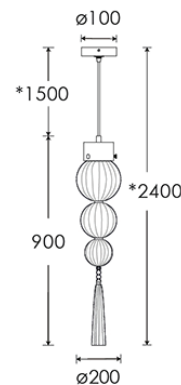

HEATHFIELD & CO

PRODUCT SPECIFICATION SHEET

Pendant | MEDINA ANTIQUE BRASS SMOKE

PENDANT

Material: Glass
Finish shown: Smoke
Metalwork: Antique Brass
Code: PD-MED3-ABRS-SMOK-000

TASSEL

Complete with Gold tassel

FLEX

1.5 metres Clear PVC flex. Alternative colours can be specified from our collection.

SWITCHING & PLUG

Hardwired

WEIGHT

1.6 kg approx.

WARRANTY

12 Months

LAMPING

1 x E27 Lampholder - 40W max. LED bulb recommended.

FIXING NOTE

It is the buyer's responsibility to ensure that suitable fixings are used.

FINISHING NOTE

All our glasswork is hand blown and will vary from piece to piece - variations in form and proportion. Colour formation, pattern and finishing details are unique to each lamp and it is part of the charm that no two products are exactly the same.

CLEANING INSTRUCTIONS

The finishes on this luminaire only require regular cleaning with a soft dry duster. Abrasive or chemical cleaners may harm the finish and should not be used. Shade to be dusted with a clean dry cloth.

Dimensions in mm and approximate
*Adjustable flex length

H&CO

Decorative lighting
for beautiful spaces

www.heathfield.co.uk | + 44 (0) 1732 350450 | sales@heathfield.co.uk

Unit 1, Priory Road, Tonbridge, Kent, TN9 2AF, United Kingdom