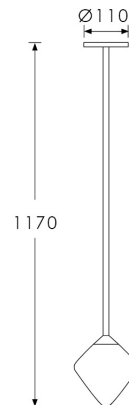

Dimensions in mm and approximate.  
Custom drop lengths available.

H&C

Decorative lighting  
for beautiful spaces

[www.heathfield.co.uk](http://www.heathfield.co.uk) | + 44 (0) 1732 350450 | [sales@heathfield.co.uk](mailto:sales@heathfield.co.uk)