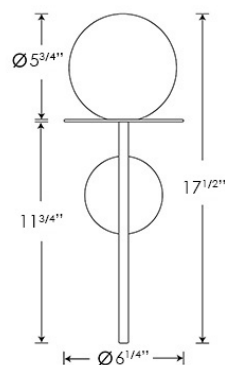

WALL LIGHT | HALO

WALL LIGHT

Material: Metal & Glass
Finish shown: White
Metalwork: Polished Brass
Code: WL-HALO-PBRS-WHTE

SWITCHING, PLUG & VOLTAGE

Hardwired (no switch) 110-120V 50-60Hz

WEIGHT

3.3lbs approx

OUR U.S. COLLECTION

This product is wired using UL listed components and is fully compliant with UL regulations.

Dimensions in Inches and approximate

H&CO

Decorative lighting
for beautiful spaces

www.heathfield.co.uk | +44 (0) 1732 350450 | sales@heathfield.co.uk