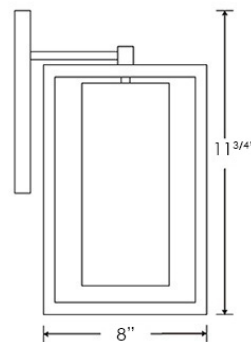

WALL LIGHT | DERWENT NICKEL

WALL LIGHT

Material: Metal
Finish shown: Nickel
Code: WL-DERW-PLNL

LAMPSHADE AS SHOWN

4" Tall Drum Herb Silk
Shade code: SH-04-TLDR
Shade lining: White PVC

SWITCHING, PLUG & VOLTAGE

OUR U.S. COLLECTION

This product is wired using UL listed components and is fully compliant with UL regulations.

Dimensions in Inches and approximate

H&CO

Decorative lighting
for beautiful spaces

www.heathfield.co.uk | + 44 (0) 1732 350450 | sales@heathfield.co.uk