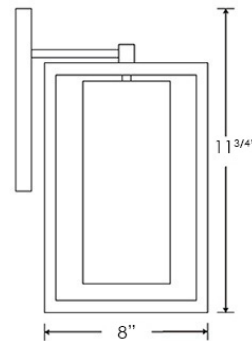

OUR U.S. COLLECTION

This product is wired using UL listed components and is fully compliant with UL regulations.

Dimensions in Inches and approximate

H&CO

Decorative lighting
for beautiful spaces

www.heathfield.co.uk | + 44 (0) 1732 350450 | sales@heathfield.co.uk