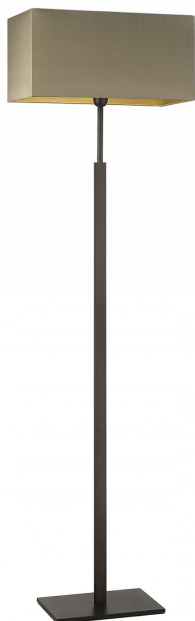

FLOOR LAMP | DAKOTA DARK BRONZE

LAMP BASE

Material: Metal
Finish shown: Dark Bronze
Code: FL-DAKO-DBRZ

LAMPSHADE AS SHOWN

18" Rectangle Herb Silk
Shade code: SH-18-STRC
Shade lining: Gold PVC

FLEX

1.5 metres of Black PVC flex.

SWITCHING, PLUG & VOLTAGE

UL polarized Type A plug & inline on/off switch. 110-120V 50-60Hz.

WEIGHT

11lbs approx

LAMPING

1 x E26 Lampholder - 80W max. LED bulb recommended.

WARRANTY

12 Months

FINISHING NOTE

All metalwork is handcrafted and may vary from piece to piece with slight variation in finish and detailing.

CLEANING INSTRUCTIONS

The finishes on this luminaire only require regular cleaning with a soft dry duster. Abrasive or chemical cleaners may harm the finish and should not be used. Shade to be dusted with a clean dry cloth.

OUR U.S. COLLECTION

This product is wired using UL listed components and is fully compliant with UL regulations.

Dimensions in Inches and approximate

H&CO

Decorative lighting
for beautiful spaces

www.heathfield.co.uk | + 44 (0) 1732 350450 | sales@heathfield.co.uk

Unit 1, Priory Road, Tonbridge, Kent, TN9 2AF, United Kingdom