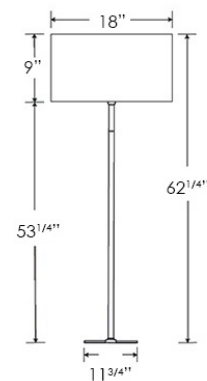

OUR U.S. COLLECTION

This product is wired using UL listed components and is fully compliant with UL regulations.

Dimensions in Inches and approximate

H&CO

Decorative lighting
for beautiful spaces

www.heathfield.co.uk | + 44 (0) 1732 350450 | sales@heathfield.co.uk