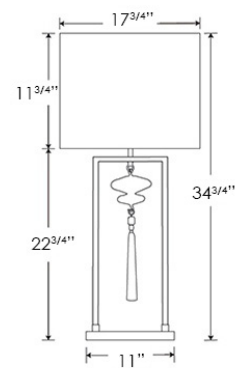

TABLE LAMP | CONSTANCE OPAL JADE & SEA JADE

LAMP BASE

Material: Metal & Glass
Finish shown: Polished Nickel & Opal Jade
Code: TL-CONS-PLNL-OPJD-SJD

TASSEL

Complete with Sea Jade tassel

LAMPSHADE AS SHOWN

18" Oval in Dark Teal Satin
Shade code: SH-18-OVAL
Shade lining: White PVC

OUR U.S. COLLECTION

This product is wired using UL listed components and is fully compliant with UL regulations.

Dimensions in Inches and approximate

H&CO

Decorative lighting
for beautiful spaces

www.heathfield.co.uk | + 44 (0) 1732 350450 | sales@heathfield.co.uk