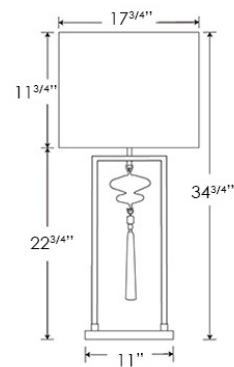

FLEX

1.5 metres of Black twisted flex.

SWITCHING, PLUG & VOLTAGE

UL polarized Type A plug & inline on/off switch. 110-120V 50-60Hz.

WEIGHT

6.6lbs approx

LAMPING

1 x E26 Lampholder - 60W max. LED bulb recommended.

OUR U.S. COLLECTION

This product is wired using UL listed components and is fully compliant with UL regulations.

Dimensions in Inches and approximate

H&CO

Decorative lighting
for beautiful spaces

www.heathfield.co.uk | + 44 (0) 1732 350450 | sales@heathfield.co.uk