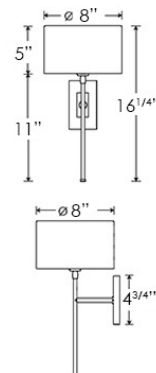

WALL LIGHT | CASABLANCA

WALL LIGHT

Material: Metal
 Finish shown: Black Satin & Antique Brass
 Code: WL-CASA-BRSS-BLCK

LAMPSHADE AS SHOWN

8" Flat Drum Gilt Satin
 Shade code: SH-08-FLDR
 Shade lining: Gold PVC

SWITCHING, PLUG & VOLTAGE

Hardwired (no switch) 110-120V 50-60Hz

WEIGHT

1.1lbs approx

LAMPING

1 x E12 Lampholder - 25W max. LED bulb recommended.

FIXING NOTE

It is the buyer's responsibility to ensure that suitable fixings are used.

OUR U.S. COLLECTION

This product is wired using UL listed components and is fully compliant with UL regulations.

Dimensions in Inches and approximate

H&CO

Decorative lighting
 for beautiful spaces

www.heathfield.co.uk | + 44 (0) 1732 350450 | sales@heathfield.co.uk