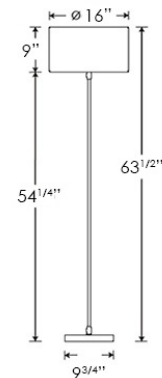

FLOOR LAMP | CASABLANCA

LAMP BASE

Material: Metal
Finish shown: Brass & Black Satin
Code: FL-CASA-BRSS-BLCK

LAMPSHADE AS SHOWN

16" Flat Drum Ivory Satin
Shade code: SH-16-FLDR
Shade lining: Gold PVC

FLEX

1.5 metres of Black PVC flex.

SWITCHING, PLUG & VOLTAGE

UL polarized Type A plug & inline on/off switch. 110-120V 50-60Hz.

WEIGHT

10.8lbs approx

LAMPING

1 x E26 Lampholder - 80W max. LED bulb recommended.

WARRANTY

12 Months

FINISHING NOTE

All metalwork is handcrafted and may vary from piece to piece with slight variation in finish and detailing.

CLEANING INSTRUCTIONS

The finishes on this luminaire only require regular cleaning with a soft dry duster. Abrasive or chemical cleaners may harm the finish and should not be used. Shade to be dusted with a clean dry cloth.

OUR U.S. COLLECTION

This product is wired using UL listed components and is fully compliant with UL regulations.

Dimensions in Inches and approximate

H&CO

Decorative lighting
for beautiful spaces

www.heathfield.co.uk | + 44 (0) 1732 350450 | sales@heathfield.co.uk

Unit 1, Priory Road, Tonbridge, Kent, TN9 2AF, United Kingdom