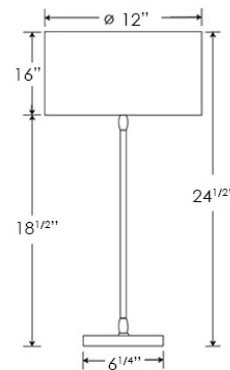

OUR U.S. COLLECTION

This product is wired using UL listed components and is fully compliant with UL regulations.

Dimensions in Inches and approximate

H&CO

Decorative lighting
for beautiful spaces

www.heathfield.co.uk | + 44 (0) 1732 350450 | sales@heathfield.co.uk