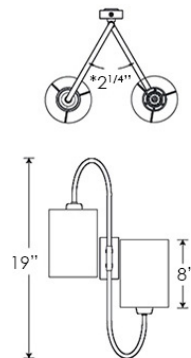

WALL LIGHT | BRONTE

WALL LIGHT

Material: Metal
Finish shown: Antique Brass
Code: WL-BRNT-ABRS

LAMPSHADE AS SHOWN

5" Tall Drum Ivory Silk
Shade code: SH-05-TLDR
Shade lining: White PVC

SWITCHING, PLUG & VOLTAGE

Hardwired (no switch) 110-120V 50-60Hz

WEIGHT

1.1lbs approx

LAMPING

2 x E12 Lampholder - 25W max. LED bulb recommended.

FIXING NOTE

It is the buyer's responsibility to ensure that suitable fixings are used.

OUR U.S. COLLECTION

This product is wired using UL listed components and is fully compliant with UL regulations.

Dimensions in Inches and approximate. *Adjustable arms.

H&CO

Decorative lighting
for beautiful spaces