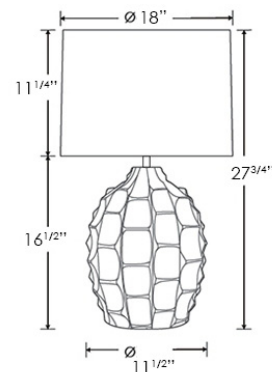

TABLE LAMP | BAYERN IVORY

LAMP BASE

Material: Ceramic
Finish shown: Ivory
Metalwork: Polished Chrome
Code: TL-BAYE-CHRO-IVRY

LAMPSHADE AS SHOWN

18" Roman Drum Mole Glaze Linen
Shade code: SH-18-RMDR
Shade lining: White PVC

FLEX

1.5 metres of Ivory twisted flex.

SWITCHING, PLUG & VOLTAGE

UL polarized Type A plug & inline on/off switch. 110-120V 50-60Hz.

WEIGHT

9.4lbs approx

LAMPING

1 x E26 Lampholder - 60W max. LED bulb recommended.

WARRANTY

12 months

FINISHING NOTE

The ceramic glazes that we have used on this lamp will create differences from piece to piece - variations in colour, formation and detailing. As such, it is part of the charm that no two products are exactly the same.

CLEANING INSTRUCTIONS

The finishes on this luminaire only require regular cleaning with a soft dry duster. Abrasive or chemical cleaners may harm the finish and should not be used. Shade to be dusted with a clean dry cloth.

OUR U.S. COLLECTION

This product is wired using UL listed components and is fully compliant with UL regulations.

Dimensions in Inches and approximate

H&CO

Decorative lighting
for beautiful spaces

www.heathfield.co.uk | + 44 (0) 1732 350450 | sales@heathfield.co.uk

Unit 1, Priory Road, Tonbridge, Kent, TN9 2AF, United Kingdom