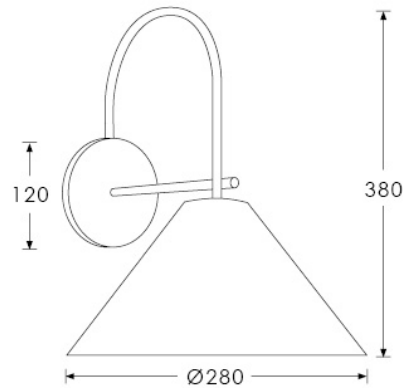

HEATHFIELD & CO

PRODUCT SPECIFICATION SHEET

WALL LIGHT | ARLO

WALL LIGHT

Material: Metal
Finish shown: Satin Brass
Code: WL-ARLO-SBRS

LAMPSHADE AS SHOWN

11" Arlo Drum Oyster Glaze Linen
Shade code: SH-11-ARLO
Shade lining: White PVC

SWITCHING & PLUG

Hardwired

WEIGHT

0.6 kg approx.

LAMPING

1x E27 Lampholder - 25W max. LED bulb recommended.

FIXING NOTE

It is the buyer's responsibility to ensure that suitable fixings are used.

Dimensions in mm and approximate.

H&CO

Decorative lighting
for beautiful spaces

www.heathfield.co.uk | + 44 (0) 1732 350450 | sales@heathfield.co.uk
Unit 1, Priory Road, Tonbridge, Kent, TN9 2AF, United Kingdom