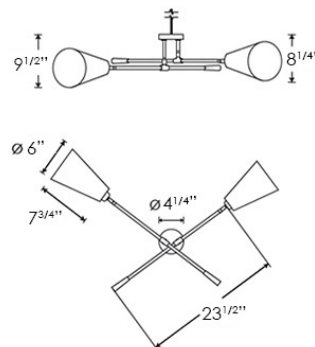

SWITCHING, PLUG & VOLTAGE

Hardwired (no switch) 110-120V 50-60Hz

WEIGHT

3.3lbs approx

LAMPING

2 x E12 Lampholder - 25W max. LED bulb recommended.

FIXING NOTE

It is the buyer's responsibility to ensure that suitable fixings are used.

OUR U.S. COLLECTION

This product is wired using UL listed components and is fully compliant with UL regulations.

Dimensions in Inches and approximate

H&CO

Decorative lighting
 for beautiful spaces

www.heathfield.co.uk | + 44 (0) 1732 350450 | sales@heathfield.co.uk