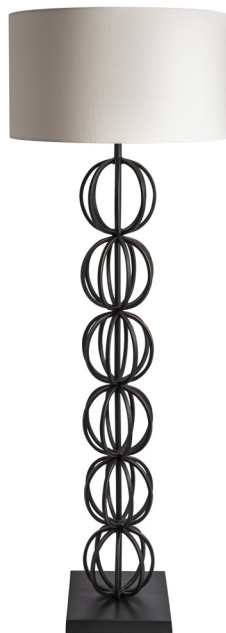

HEATHFIELD & CO

PRODUCT SPECIFICATION SHEET

Floor Lamp | ROLLO ANTIQUE BRONZE

LAMP BASE

Material: Metal
Finish shown: Antique Bronze
Code: FL-ROLL-2018-ABRZ

LAMPSHADE AS SHOWN

20" Flat Drum Oyster Glaze Linen
Shade code: SH-20-FLDR
Shade lining: White PVC

FLEX

1.5 metres of Black PVC flex. Alternative colours can be specified from our collection.

SWITCHING & PLUG

Black 13 AMP UK plug & inline switch.
Alternative plug types available.

BASE WEIGHT

10.6 kg approx.

LAMPING

1 x E27 Lampholder - 60W max. LED bulb recommended.

WARRANTY

12 Months

FINISHING NOTE

All metalwork is handcrafted and may vary from piece to piece with slight variation in finish and detailing.

CLEANING INSTRUCTIONS

The finishes on this luminaire only require regular cleaning with a soft dry duster. Abrasive or chemical cleaners may harm the finish and should not be used. Shade to be dusted with a clean dry cloth.

Dimensions in mm and approximate.

H&CO

Decorative lighting
for beautiful spaces

www.heathfield.co.uk | + 44 (0) 1732 350450 | sales@heathfield.co.uk
Unit 1, Priory Road, Tonbridge, Kent, TN9 2AF, United Kingdom