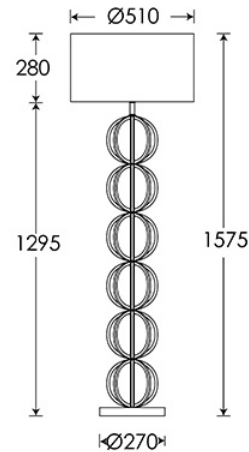

HEATHFIELD & CO

PRODUCT SPECIFICATION SHEET

Floor Lamp | ROLLO ANTIQUE BRONZE

LAMP BASE

Material: Metal
Finish shown: Antique Bronze
Code: FL-ROLL-2018-ABRZ

LAMPSHADE AS SHOWN

20" Flat Drum Oyster Glaze Linen
Shade code: SH-20-FLDR
Shade lining: White PVC

FLEX

1.5 metres of Black PVC flex. Alternative colours can be specified from our collection.

SWITCHING & PLUG

Black 13 AMP UK plug & inline switch.
Alternative plug types available.

BASE WEIGHT

10.6 kg approx.

LAMPING

1 x E27 Lampholder - 60W max. LED bulb recommended.

WARRANTY

12 Months

FINISHING NOTE

All metalwork is handcrafted and may vary from piece to piece with slight variation in finish and detailing.

CLEANING INSTRUCTIONS

The finishes on this luminaire only require regular cleaning with a soft dry duster. Abrasive or chemical cleaners may harm the finish and should not be used. Shade to be dusted with a clean dry cloth.

Dimensions in mm and approximate.

H&CO

Decorative lighting
for beautiful spaces

www.heathfield.co.uk | + 44 (0) 1732 350450 | sales@heathfield.co.uk
Unit 1, Priory Road, Tonbridge, Kent, TN9 2AF, United Kingdom