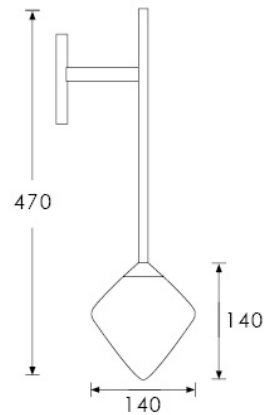

HEATHFIELD & CO

PRODUCT SPECIFICATION SHEET

WALL LIGHT | KOA

WALL LIGHT

Material: Metal & Glass
Finish shown: Clear
Metalwork: Satin Brass
Code: WL-KOA-SBRS-CLER

SWITCHING & PLUG

Hardwired

WEIGHT

1.5 kg approx.

LAMPING

1XG9 Lampholder. LED bulb recommended.

FIXING NOTE

It is the buyer's responsibility to ensure that suitable fixings are used.

WARRANTY

12 Months

FINISHING NOTE

Our carefully selected glass and metalwork components are all hand finished by skilled artisans and as such no two products are exactly the same - something that adds to the unique charm of this product.

CLEANING INSTRUCTIONS

The finishes on this luminaire only require regular cleaning with a soft dry duster. Abrasive or chemical cleaners may harm the finish and should not be used.

Dimensions in mm and approximate.

H&CO

Decorative lighting
for beautiful spaces

www.heathfield.co.uk | + 44 (0) 1732 350450 | sales@heathfield.co.uk
Unit 1, Priory Road, Tonbridge, Kent, TN9 2AF, United Kingdom