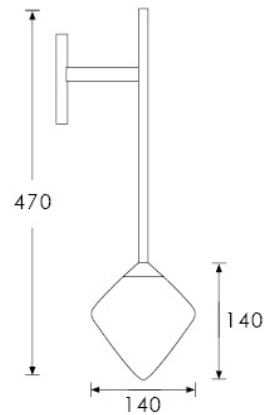

HEATHFIELD & CO

PRODUCT SPECIFICATION SHEET

WALL LIGHT | KOA

WALL LIGHT

Material: Metal & Glass
Finish shown: Clear
Metalwork: Satin Brass
Code: WL-KOA-SBRS-CLER

SWITCHING & PLUG

Hardwired

WEIGHT

1.5 kg approx.

LAMPING

1 X G9 Lampholder. LED bulb recommended.

FIXING NOTE

It is the buyer's responsibility to ensure that suitable fixings are used.

WARRANTY

12 Months

FINISHING NOTE

Our carefully selected glass and metalwork components are all hand finished by skilled artisans and as such no two products are exactly the same - something that adds to the unique charm of this product.

CLEANING INSTRUCTIONS

The finishes on this luminaire only require regular cleaning with a soft dry duster. Abrasive or chemical cleaners may harm the finish and should not be used.

Dimensions in mm and approximate.

H&CO

Decorative lighting
for beautiful spaces

www.heathfield.co.uk | + 44 (0) 1732 350450 | sales@heathfield.co.uk
Unit 1, Priory Road, Tonbridge, Kent, TN9 2AF, United Kingdom

This specification is subject to our standard Terms & Conditions, a copy of which can be found at heathfield.co.uk
© 2022 Heathfield & Co. All rights reserved.