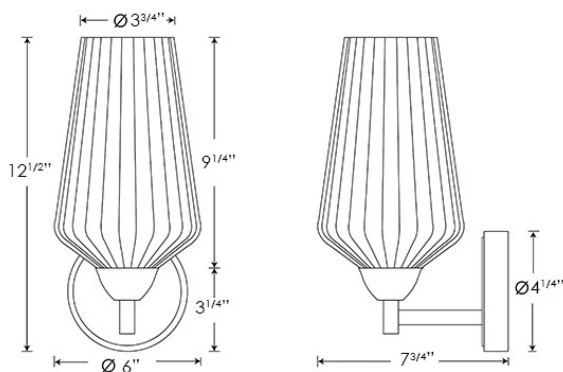

### OUR U.S. COLLECTION

This product is wired using UL listed components and is fully compliant with UL regulations.

Dimensions in Inches and approximate

Decorative lighting  
 for beautiful spaces

[www.heathfield.co.uk](http://www.heathfield.co.uk) | + 44 (0) 1732 350450 | [sales@heathfield.co.uk](mailto:sales@heathfield.co.uk)