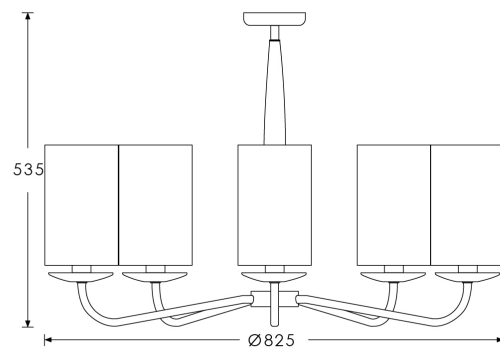

HEATHFIELD & CO

PRODUCT SPECIFICATION SHEET

CEILING LIGHT | ALPINA

PENDANT

Material: Metal
Finish shown: Antique Brass
Code: PD-ALPI-ABRS-CLER

LAMPSHADE AS SHOWN

5 x 5" Tall Drum Oatmeal Element
Shade code: SH-05-TLDR
Shade lining: White PVC

SWITCHING & PLUG

Hardwired

WEIGHT

2.8 KG approx.

LAMPING

5 x E14 Lampholder - 25W max.
LED bulb recommended.

FIXING NOTE

It is the buyer's responsibility to ensure that suitable fixings are used.

WARRANTY

12 Months

FINISHING NOTE

All metalwork is handcrafted and may vary from piece to piece with slight variation in finish and detailing.

CLEANING INSTRUCTIONS

The finishes on this luminaire only require regular cleaning with a soft dry duster. Abrasive or chemical cleaners may harm the finish and should not be used. Shade to be dusted with a clean dry cloth.

H&CO

Decorative lighting
for beautiful spaces

www.heathfield.co.uk | +44 (0) 1732 350450 | sales@heathfield.co.uk

Unit 1, Priory Road, Tonbridge, Kent, TN9 2AF, United Kingdom