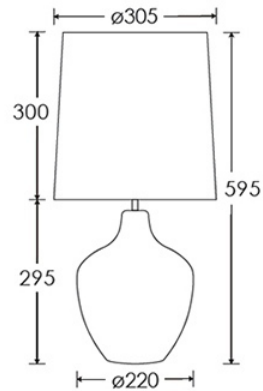

HEATHFIELD & CO

PRODUCT SPECIFICATION SHEET

Table Lamp | VIVIENNE MEDIUM NATURAL GREEN

LAMP BASE

Material: Glass
Finish shown: Natural Green
Metalwork: Polished Chrome
Code: TL-VIVI-CHRO-GREN-MED

LAMPSHADE AS SHOWN

12" Tall French Drum Herb Silk
Shade code: SH-12-TFRD
Shade lining: White PVC

FLEX

1.5 metres of Clear PVC flex. Alternative colours can be specified from our collection.

SWITCHING & PLUG

Clear 13 AMP UK plug & inline switch.
Alternative plug types available.

BASE WEIGHT

2.0 kg approx.

LAMPING

1 x E27 Lampholder - 60W max. LED bulb recommended.

WARRANTY

12 Months

FINISHING NOTE

All our glasswork is hand blown and will vary from piece to piece - variations in form and proportion. Colour formation, pattern and finishing details are unique to each lamp and it is part of the charm that no two products are exactly the same.

CLEANING INSTRUCTIONS

The finishes on this luminaire only require regular cleaning with a soft dry duster. Abrasive or chemical cleaners may harm the finish and should not be used. Shade to be dusted with a clean dry cloth.

Dimensions in mm and approximate

H&CO

Decorative lighting
for beautiful spaces

www.heathfield.co.uk | + 44 (0) 1732 350450 | sales@heathfield.co.uk
Unit 1, Priory Road, Tonbridge, Kent, TN9 2AF, United Kingdom