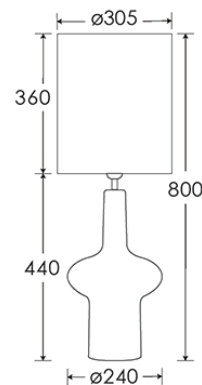

HEATHFIELD & CO

PRODUCT SPECIFICATION SHEET

Table Lamp | VERDI COPPER

LAMP BASE

Material: Glass
Finish shown: Copper
Metalwork: Polished Chrome
Code: TL-VERD-CHRO-COPP

LAMPSHADE AS SHOWN

12" Tall Drum Mocha Satin
Shade code: SH-12-TLDR-VER
Shade lining: White PVC

FLEX

1.5 metres of Chocolate twisted flex. Alternative colours can be specified from our collection.

SWITCHING & PLUG

Black 13 AMP UK plug & inline switch.
Alternative plug types available.

BASE WEIGHT

3.6 kg approx.

LAMPING

1 x E27 Lampholder - 60W max. LED bulb recommended.

WARRANTY

12 Months

FINISHING NOTE

All our glasswork is hand blown and will vary from piece to piece - variations in form and proportion. Colour formation, pattern and finishing details are unique to each lamp and it is part of the charm that no two products are exactly the same.

CLEANING INSTRUCTIONS

The finishes on this luminaire only require regular cleaning with a soft dry duster. Abrasive or chemical cleaners may harm the finish and should not be used. Shade to be dusted with a clean dry cloth.

Dimensions in mm and approximate

H&CO

Decorative lighting
for beautiful spaces

www.heathfield.co.uk | + 44 (0) 1732 350450 | sales@heathfield.co.uk

Unit 1, Priory Road, Tonbridge, Kent, TN9 2AF, United Kingdom