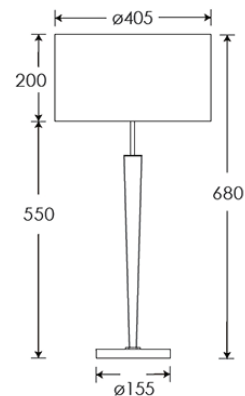

HEATHFIELD & CO

PRODUCT SPECIFICATION SHEET

Table Lamp | TORCHERE NICKEL

LAMP BASE

Material: Metal
Finish shown: Polished Nickel
Code: TL-TORC-PLNL

LAMPSHADE AS SHOWN

16" Thin Drum Ivory silk
Shade code: SH-16-THDR
Shade lining: Kiwi Silk

FLEX

1.5 metres of Black PVC flex. Alternative colours can be specified from our collection.

SWITCHING & PLUG

Black 13 AMP UK plug & inline switch.
Alternative plug types available.

BASE WEIGHT

2.0 kg approx.

LAMPING

1 x E27 Lampholder - 60W max. LED bulb recommended.

WARRANTY

12 Months

FINISHING NOTE

All metalwork is handcrafted and may vary from piece to piece with slight variation in finish and detailing.

CLEANING INSTRUCTIONS

The finishes on this luminaire only require regular cleaning with a soft dry duster. Abrasive or chemical cleaners may harm the finish and should not be used. Shade to be dusted with a clean dry cloth.

Dimensions in mm and approximate

H&CO

Decorative lighting
for beautiful spaces

www.heathfield.co.uk | + 44 (0) 1732 350450 | sales@heathfield.co.uk
Unit 1, Priory Road, Tonbridge, Kent, TN9 2AF, United Kingdom