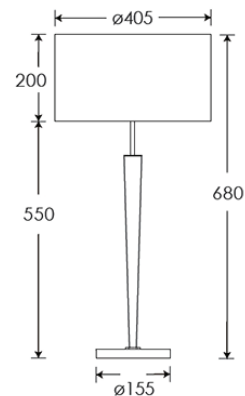

HEATHFIELD & CO

PRODUCT SPECIFICATION SHEET

Table Lamp | TORCHERE ANTIQUE BRASS

LAMP BASE

Material: Metal
Finish shown: Antique Brass
Code: TL-TORC-ABRS

LAMPSHADE AS SHOWN

16" Thin Drum Black Satin
Shade code: SH-16-THDR
Shade lining: Gold PVC

FLEX

1.5 metres of Black PVC flex. Alternative colours can be specified from our collection.

SWITCHING & PLUG

Black 13 AMP UK plug & inline switch.
Alternative plug types available.

BASE WEIGHT

2.0 kg approx.

LAMPING

1 x E27 Lampholder - 60W max. LED bulb recommended.

WARRANTY

12 Months

FINISHING NOTE

All metalwork is handcrafted and may vary from piece to piece with slight variation in finish and detailing.

CLEANING INSTRUCTIONS

The finishes on this luminaire only require regular cleaning with a soft dry duster. Abrasive or chemical cleaners may harm the finish and should not be used. Shade to be dusted with a clean dry cloth.

Dimensions in mm and approximate

H&CO

Decorative lighting
for beautiful spaces

www.heathfield.co.uk | + 44 (0) 1732 350450 | sales@heathfield.co.uk
Unit 1, Priory Road, Tonbridge, Kent, TN9 2AF, United Kingdom

This specification is subject to our standard Terms & Conditions, a copy of which can be found at heathfield.co.uk
© 2020 Heathfield & Co. All rights reserved.