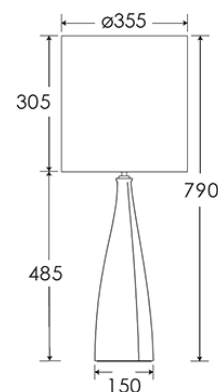

HEATHFIELD & CO

PRODUCT SPECIFICATION SHEET

Table Lamp | SAHA

LAMP BASE

Material: Ceramic
Finish shown: Frost
Metalwork: Polished Brass
Code: TL-SAHA-PBRS-FROS

LAMPSHADE AS SHOWN

14" Medium Drum Mole Velvet
Shade code: SH-14-MEDR
Shade lining: White PVC

FLEX

1.5 metres of Black twisted flex. Alternative colours can be specified from our collection.

SWITCHING & PLUG

Black 13 AMP UK plug & inline switch.
Alternative plug types available.

BASE WEIGHT

2.6 kg approx.

Dimensions in mm and approximate

H&CO

Decorative lighting
for beautiful spaces

www.heathfield.co.uk | + 44 (0) 1732 350450 | sales@heathfield.co.uk

Unit 1, Priory Road, Tonbridge, Kent, TN9 2AF, United Kingdom