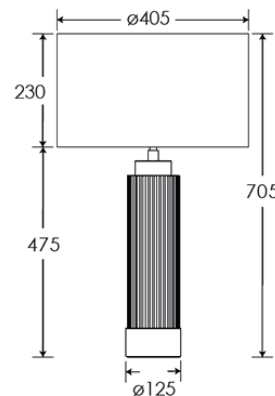

HEATHFIELD & CO

PRODUCT SPECIFICATION SHEET

Table Lamp | ROCA

LAMP BASE

Material: Alabaster
Finish shown: Alabaster
Metalwork: Antique Brass
Code: TL-ROCA-ABRS-ALAB

LAMPSHADE AS SHOWN

16" Flat Drum Birch Glaze Linen
Shade code: SH-16-FLDR
Shade lining: White PVC

FLEX

1.5 metres of Ivory twisted flex. Alternative colours can be specified from our collection.

SWITCHING & PLUG

White 13 AMP UK plug & inline switch.
Alternative plug types available.

BASE WEIGHT

12.4 kg approx.

LAMPING

1 x E27 Lampholder - 60W max. LED bulb recommended.

WARRANTY

12 Months

FINISHING NOTE

Alabaster is a natural material with distinctly unique formations, markings and colouration. It is part of its charm that no two lamps are exactly the same.

CLEANING INSTRUCTIONS

The finishes on this luminaire only require regular cleaning with a soft dry duster. Abrasive or chemical cleaners may harm the finish and should not be used. Shade to be dusted with a clean dry cloth.

Dimensions in mm and approximate

H&CO

Decorative lighting
for beautiful spaces

www.heathfield.co.uk | + 44 (0) 1732 350450 | sales@heathfield.co.uk

Unit 1, Priory Road, Tonbridge, Kent, TN9 2AF, United Kingdom