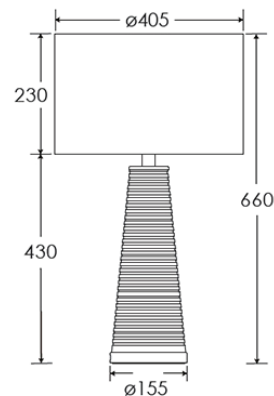

HEATHFIELD & CO

PRODUCT SPECIFICATION SHEET

Table Lamp | PIERA

LAMP BASE

Material: Alabaster
Finish shown: Alabaster
Metalwork: Antique Brass
Code: TL-PIER-ABRS-ALAB

LAMPSHADE AS SHOWN

16" Flat Drum Gunmetal Glaze Linen
Shade code: SH-16-FLDR
Shade lining: White PVC

FLEX

1.5 metres of Ivory twisted flex. Alternative colours can be specified from our collection.

SWITCHING & PLUG

White 13 AMP UK plug & inline switch.
Alternative plug types available.

BASE WEIGHT

10.7 kg approx.

LAMPING

1 x E27 Lampholder - 60W max. LED bulb recommended.

WARRANTY

12 Months

FINISHING NOTE

Alabaster is a natural material with distinctly unique formations, markings and colouration. It is part of its charm that no two lamps are exactly the same.

CLEANING INSTRUCTIONS

The finishes on this luminaire only require regular cleaning with a soft dry duster. Abrasive or chemical cleaners may harm the finish and should not be used. Shade to be dusted with a clean dry cloth.

Dimensions in mm and approximate

H&CO

Decorative lighting
for beautiful spaces

www.heathfield.co.uk | + 44 (0) 1732 350450 | sales@heathfield.co.uk

Unit 1, Priory Road, Tonbridge, Kent, TN9 2AF, United Kingdom