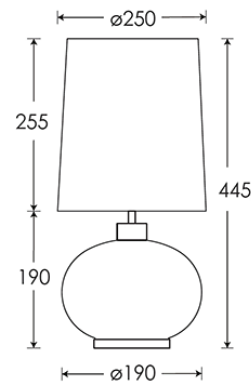

H E A T H F I E L D & C O

PRODUCT SPECIFICATION SHEET

Table Lamp | PEDRA MOSS

LAMP BASE

Material: Glass
Finish shown: Moss
Metalwork: Dark Bronze
Code: TL-PEDR-DBRZ-MOSS

LAMPSHADE AS SHOWN

10" Tall French Drum Gilt Satin
Shade code: SH-10-TFRD
Shade lining: Champagne PVC

FLEX

1.5 metres of Khaki twisted flex. Alternative colours can be specified from our collection.

SWITCHING & PLUG

Black 13 AMP UK plug & inline switch.
Alternative plug types available.

BASE WEIGHT

1.8 kg approx.

LAMPING

1 x E27 Lampholder - 60W max. LED bulb recommended.

WARRANTY

12 Months

FINISHING NOTE

All our glasswork is hand blown and will vary from piece to piece - variations in form and proportion. Colour formation, pattern and finishing details are unique to each lamp and it is part of the charm that no two products are exactly the same.

CLEANING INSTRUCTIONS

The finishes on this luminaire only require regular cleaning with a soft dry duster. Abrasive or chemical cleaners may harm the finish and should not be used. Shade to be dusted with a clean dry cloth.

Dimensions in mm and approximate

H&CO

Decorative lighting
for beautiful spaces

www.heathfield.co.uk | + 44 (0) 1732 350450 | sales@heathfield.co.uk
Unit 1, Priory Road, Tonbridge, Kent, TN9 2AF, United Kingdom

This specification is subject to our standard Terms & Conditions, a copy of which can be found at heathfield.co.uk
© 2020 Heathfield & Co. All rights reserved.