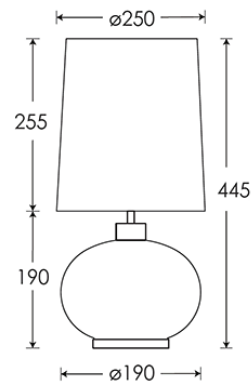

HEATHFIELD & CO

PRODUCT SPECIFICATION SHEET

Table Lamp | PEDRA AMBER

LAMP BASE

Material: Glass
Finish shown: Amber
Metalwork: Antique Brass
Code: TL-PEDR-ABRS-AMBR

LAMPSHADE AS SHOWN

10" Tall French Drum Chocolate Satin
Shade code: SH-10-TFRD
Shade lining: Prosecco PVC

FLEX

1.5 metres of Chocolate twisted flex. Alternative colours can be specified from our collection.

SWITCHING & PLUG

Black 13 AMP UK plug & inline switch.
Alternative plug types available.

BASE WEIGHT

1.8 kg approx.

LAMPING

1 x E27 Lampholder - 60W max. LED bulb recommended.

WARRANTY

12 Months

FINISHING NOTE

All our glasswork is hand blown and will vary from piece to piece - variations in form and proportion. Colour formation, pattern and finishing details are unique to each lamp and it is part of the charm that no two products are exactly the same.

CLEANING INSTRUCTIONS

The finishes on this luminaire only require regular cleaning with a soft dry duster. Abrasive or chemical cleaners may harm the finish and should not be used. Shade to be dusted with a clean dry cloth.

Dimensions in mm and approximate

H&CO

Decorative lighting
for beautiful spaces

www.heathfield.co.uk | + 44 (0) 1732 350450 | sales@heathfield.co.uk

Unit 1, Priory Road, Tonbridge, Kent, TN9 2AF, United Kingdom