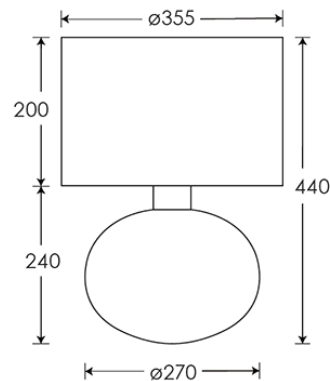

HEATHFIELD & CO

PRODUCT SPECIFICATION SHEET

Table Lamp | ORION STEEL

LAMP BASE

Material: Glass
Finish shown: Steel
Metalwork: Antique Brass
Code: TL-ORIO-ABRS-STEE

LAMPSHADE AS SHOWN

14" Flat Drum Sandstone Glaze Linen
Shade code: SH-14-FLDR
Shade lining: Prosecco PVC

FLEX

1.5 metres of Antique Gold twisted flex.
Alternative colours can be specified from our collection.

SWITCHING & PLUG

Black 13 AMP UK plug & inline switch.
Alternative plug types available.

BASE WEIGHT

1.5 kg approx.

LAMPING

1 x E27 Lampholder - 60W max. LED bulb recommended.

WARRANTY

12 Months

FINISHING NOTE

All our glasswork is hand blown and will vary from piece to piece - variations in form and proportion. Colour formation, pattern and finishing details are unique to each lamp and it is part of the charm that no two products are exactly the same.

CLEANING INSTRUCTIONS

The finishes on this luminaire only require regular cleaning with a soft dry duster. Abrasive or chemical cleaners may harm the finish and should not be used. Shade to be dusted with a clean dry cloth.

Dimensions in mm and approximate

H&CO

Decorative lighting
for beautiful spaces

www.heathfield.co.uk | + 44 (0) 1732 350450 | sales@heathfield.co.uk

Unit 1, Priory Road, Tonbridge, Kent, TN9 2AF, United Kingdom