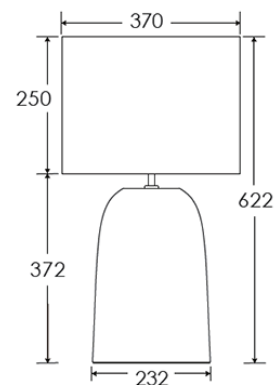

HEATHFIELD & CO

PRODUCT SPECIFICATION SHEET

Table Lamp | ONTA

LAMP BASE

Material: Ceramic
Finish shown: Stellar
Metalwork: Polished Brass
Code: TL-ONTA-PBRS-STEL

LAMPSHADE AS SHOWN

15" Oval Ivory Satin
Shade code: SH-15-OVAL
Shade lining: Prosecco PVC

FLEX

1.5 metres of Black twisted flex. Alternative colours can be specified from our collection.

SWITCHING & PLUG

Black 13 AMP UK plug & inline switch.
Alternative plug types available.

BASE WEIGHT

2.7 kg approx.

LAMPING

1 x E27 Lampholder - 60W max. LED bulb recommended.

WARRANTY

12 Months

FINISHING NOTE

The ceramic glazes that we have used on this lamp will create differences from piece to piece - variations in colour, formation and detailing. As such, it is part of the charm that no two products are exactly the same.

CLEANING INSTRUCTIONS

The finishes on this luminaire only require regular cleaning with a soft dry duster. Abrasive or chemical cleaners may harm the finish and should not be used. Shade to be dusted with a clean dry cloth.

Dimensions in mm and approximate

H&CO

Decorative lighting
for beautiful spaces

www.heathfield.co.uk | + 44 (0) 1732 350450 | sales@heathfield.co.uk

Unit 1, Priory Road, Tonbridge, Kent, TN9 2AF, United Kingdom