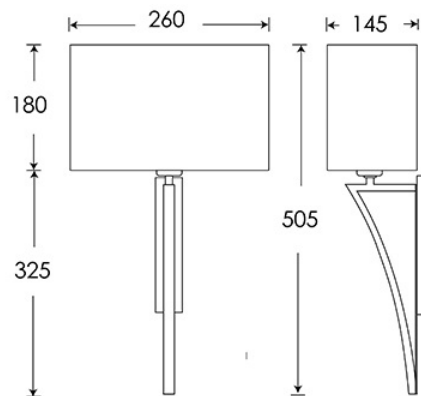

Dimensions in mm and approximate.

H&CO

Decorative lighting  
for beautiful spaces

[www.heathfield.co.uk](http://www.heathfield.co.uk) | + 44 (0) 1732 350450 | [sales@heathfield.co.uk](mailto:sales@heathfield.co.uk)