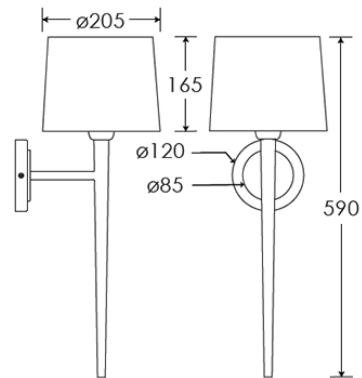

HEATHFIELD & CO

PRODUCT SPECIFICATION SHEET

Wall Light | VELETTO

WALL LIGHT

Material: Metal
Finish shown: Black Satin and Brushed Brass
Code: WL-VELE-BABR-SBLK

LAMPSHADE AS SHOWN

8" Roman Drum Praline Satin
Shade code: SH-08-RMDR
Shade lining: Prosecco PVC

SWITCHING & PLUG

Hardwired

WEIGHT

0.4 kg approx.

LAMPING

1 x E27 Lampholder - 40W max. LED bulb recommended.

FIXING NOTE

It is the buyer's responsibility to ensure that suitable fixings are used.

Dimensions in mm and approximate

H&CO

Decorative lighting
for beautiful spaces

www.heathfield.co.uk | + 44 (0) 1732 350450 | sales@heathfield.co.uk
Unit 1, Priory Road, Tonbridge, Kent, TN9 2AF, United Kingdom