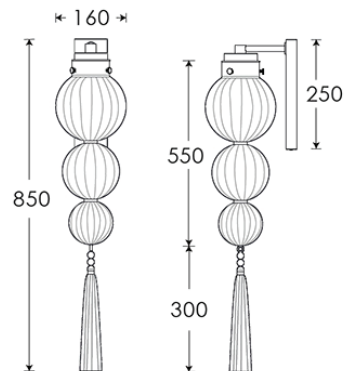

HEATHFIELD & CO

PRODUCT SPECIFICATION SHEET

Wall Light | MEDINA ANTIQUE BRASS SMOKE

WALL LIGHT

Material: Metal & Glass
Finish shown: Smoke
Code: WL-MED3-ABRS-SMOK-GLD

TASSEL

Complete with Gold tassel

SWITCHING & PLUG

Hardwired

WEIGHT

1.9 kg approx.

LAMPING

1 x E27 Lampholder - 40W max. LED bulb recommended.

FIXING NOTE

It is the buyer's responsibility to ensure that suitable fixings are used.

WARRANTY

12 Months

FINISHING NOTE

All our glasswork is hand blown and will vary from piece to piece - variations in form and proportion. Colour formation, pattern and finishing details are unique to each lamp and it is part of the charm that no two products are exactly the same.

CLEANING INSTRUCTIONS

The finishes on this luminaire only require regular cleaning with a soft dry duster. Abrasive or chemical cleaners may harm the finish and should not be used. Shade to be dusted with a clean dry cloth.

Dimensions in mm and approximate

H&CO

Decorative lighting
for beautiful spaces

www.heathfield.co.uk | + 44 (0) 1732 350450 | sales@heathfield.co.uk

Unit 1, Priory Road, Tonbridge, Kent, TN9 2AF, United Kingdom