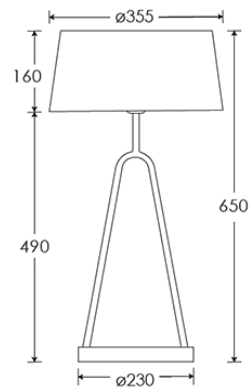

HEATHFIELD & CO

PRODUCT SPECIFICATION SHEET

Table Lamp | COUPOLE LARGE

LAMP BASE

Material: Metal
Finish shown: Black Satin
Code: TL-COUP-BLCK-0000-LRG

LAMPSHADE AS SHOWN

14" French Drum Dark Teal Satin
Shade code: SH-14-FRDR
Shade lining: White PVC

FLEX

1.5 metres of Black PVC flex. Alternative colours can be specified from our collection.

SWITCHING & PLUG

Black 13 AMP UK plug & inline switch.
Alternative plug types available.

BASE WEIGHT

2.2 kg approx.

LAMPING

1 x E27 Lampholder - 60W max. LED bulb recommended.

WARRANTY

12 Months

FINISHING NOTE

All metalwork is handcrafted and may vary from piece to piece with slight variation in finish and detailing.

CLEANING INSTRUCTIONS

The finishes on this luminaire only require regular cleaning with a soft dry duster. Abrasive or chemical cleaners may harm the finish and should not be used. Shade to be dusted with a clean dry cloth.

Dimensions in mm and approximate

H&CO

Decorative lighting
for beautiful spaces

www.heathfield.co.uk | + 44 (0) 1732 350450 | sales@heathfield.co.uk
Unit 1, Priory Road, Tonbridge, Kent, TN9 2AF, United Kingdom