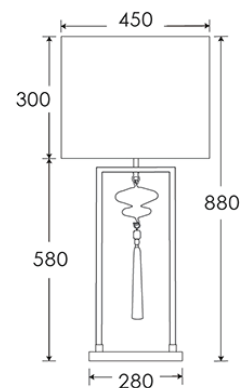

HEATHFIELD & CO

PRODUCT SPECIFICATION SHEET

Table Lamp | CONSTANCE SMOKE & GOLD

LAMP BASE

Material: Metal & Glass
Finish shown: Antique Brass & Smoke
Code: TL-CONS-ABRS-SMOK-GLD

TASSEL

Complete with Gold tassel

LAMPSHADE AS SHOWN

18" Oval in Cactus Satin
Shade code: SH-18-OVAL
Shade lining: White PVC

FLEX

1.5 metres of Antique Gold twisted flex.
Alternative colours can be specified from our collection.

SWITCHING & PLUG

Black 13 AMP UK plug & inline switch.
Alternative plug types available.

BASE WEIGHT

3.0 kg approx.

LAMPING

1 x E27 Lampholder - 60W max. LED bulb recommended.

WARRANTY

12 Months

FINISHING NOTE

All metalwork is handcrafted and may vary from piece to piece with slight variation in finish and detailing.

CLEANING INSTRUCTIONS

The finishes on this luminaire only require regular cleaning with a soft dry duster. Abrasive or chemical cleaners may harm the finish and should not be used. Shade to be dusted with a clean dry cloth.

Dimensions in mm and approximate

H&CO

Decorative lighting
for beautiful spaces

www.heathfield.co.uk | +44 (0) 1732 350450 | sales@heathfield.co.uk

Unit 1, Priory Road, Tonbridge, Kent, TN9 2AF, United Kingdom