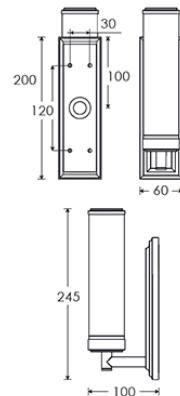

#### WEIGHT

0.9 kg approx.

Dimensions in mm and approximate