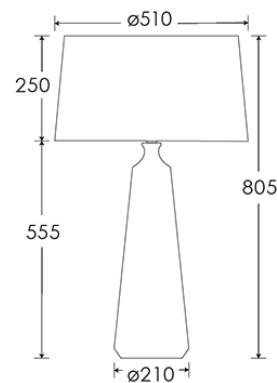

HEATHFIELD & CO

PRODUCT SPECIFICATION SHEET

Table Lamp | CLOTHILDE ROCK

LAMP BASE

Material: Ceramic
Finish shown: Rock
Metalwork: Polished Chrome
Code: TL-CLTH-CHRO-ROCK

LAMPSHADE AS SHOWN

20" French Drum Stone Glaze Linen
Shade code: SH-20-FRDR
Shade lining: White PVC

FLEX

1.5 metres of Old Silver twisted flex. Alternative colours can be specified from our collection.

SWITCHING & PLUG

Black 13 AMP UK plug & inline switch.
Alternative plug types available.

BASE WEIGHT

3.0 kg approx.

LAMPING

1 x E27 Lampholder - 60W max. LED bulb recommended.

WARRANTY

12 Months

FINISHING NOTE

The ceramic glazes that we have used on this lamp will create differences from piece to piece - variations in colour, formation and detailing. As such, it is part of the charm that no two products are exactly the same.

CLEANING INSTRUCTIONS

The finishes on this luminaire only require regular cleaning with a soft dry duster. Abrasive or chemical cleaners may harm the finish and should not be used. Shade to be dusted with a clean dry cloth.

Dimensions in mm and approximate

H&CO

Decorative lighting
for beautiful spaces

www.heathfield.co.uk | + 44 (0) 1732 350450 | sales@heathfield.co.uk

Unit 1, Priory Road, Tonbridge, Kent, TN9 2AF, United Kingdom