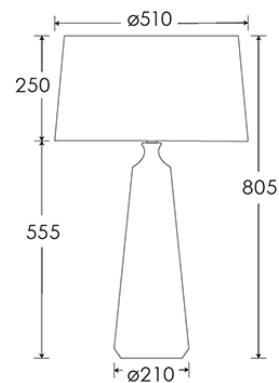

HEATHFIELD & CO

PRODUCT SPECIFICATION SHEET

Table Lamp | CLOTHILDE LINEN

LAMP BASE

Material: Ceramic
Finish shown: Linen
Metalwork: Polished Chrome
Code: TL-CLTH-CHRO-LINE

LAMPSHADE AS SHOWN

20" French Drum White Linen
Shade code: SH-20-FRDR
Shade lining: White PVC

FLEX

1.5 metres of Ivory twisted flex. Alternative colours can be specified from our collection.

SWITCHING & PLUG

White 13 AMP UK plug & inline switch.
Alternative plug types available.

BASE WEIGHT

3.0 kg approx.

LAMPING

1 x E27 Lampholder - 60W max. LED bulb recommended.

WARRANTY

12 Months

FINISHING NOTE

The ceramic glazes that we have used on this lamp will create differences from piece to piece - variations in colour, formation and detailing. As such, it is part of the charm that no two products are exactly the same.

CLEANING INSTRUCTIONS

The finishes on this luminaire only require regular cleaning with a soft dry duster. Abrasive or chemical cleaners may harm the finish and should not be used. Shade to be dusted with a clean dry cloth.

Dimensions in mm and approximate

H&CO

Decorative lighting
for beautiful spaces

www.heathfield.co.uk | + 44 (0) 1732 350450 | sales@heathfield.co.uk

Unit 1, Priory Road, Tonbridge, Kent, TN9 2AF, United Kingdom