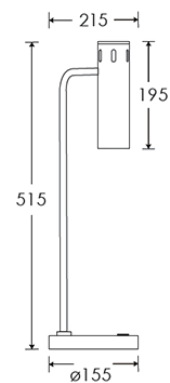

#### BASE WEIGHT

2.3 kg approx.

Dimensions in mm  
and approximate