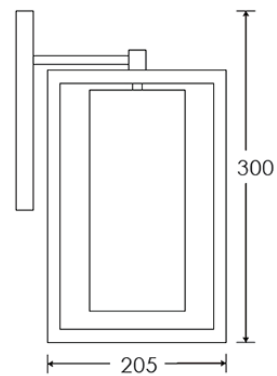

HEATHFIELD & CO

PRODUCT SPECIFICATION SHEET

Wall Light | DERWENT BRONZE

WALL LIGHT

Material: Metal
Finish shown: Bronze
Code: WL-DERW-DBRZ

LAMPSHADE AS SHOWN

4" Tall Drum Ivory Satin
Shade code: SH-04-TLDR
Shade lining: White PVC

SWITCHING & PLUG

Hardwired

WEIGHT

1.3 kg approx.

LAMPING

1 x E14 Lampholder - 25W max. LED bulb recommended.

FIXING NOTE

It is the buyer's responsibility to ensure that suitable fixings are used.

WARRANTY

12 Months

FINISHING NOTE

All metalwork is handcrafted and may vary from piece to piece with slight variation in finish and detailing.

CLEANING INSTRUCTIONS

The finishes on this luminaire only require regular cleaning with a soft dry duster. Abrasive or chemical cleaners may harm the finish and should not be used. Shade to be dusted with a clean dry cloth.

Dimensions in mm and approximate

H&CO

Decorative lighting
for beautiful spaces

www.heathfield.co.uk | + 44 (0) 1732 350450 | sales@heathfield.co.uk

Unit 1, Priory Road, Tonbridge, Kent, TN9 2AF, United Kingdom