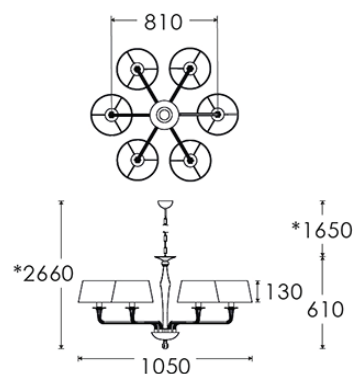

HEATHFIELD & CO

PRODUCT SPECIFICATION SHEET

Pendant | CZARINA 6 ARM GOLD

PENDANT

Material: Glass
Finish shown: Gold
Metalwork: Gold
Code: PD-CZAR-BRSS-OGLD-6LT

LAMPSHADE AS SHOWN

10" French Drum Ivory Satin
Shade code: SH-10-FRDR
Shade lining: Champagne PVC

LAMPING

6 x E27 Lampholder - 25W max. LED bulb recommended.

FIXING NOTE

It is the buyer's responsibility to ensure that suitable fixings are used.

FINISHING NOTE

All our glasswork is hand blown and will vary from piece to piece - variations in form and proportion. Colour formation, pattern and finishing details are unique to each lamp and it is part of the charm that no two products are exactly the same.

Dimensions in mm and approximate
*Adjustable flex and chain length

H&CO

Decorative lighting
for beautiful spaces

www.heathfield.co.uk | + 44 (0) 1732 350450 | sales@heathfield.co.uk
Unit 1, Priory Road, Tonbridge, Kent, TN9 2AF, United Kingdom