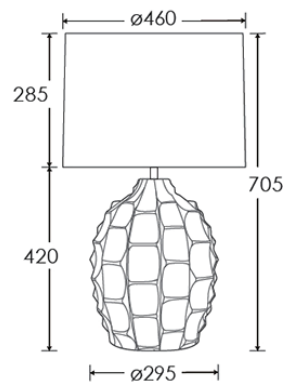

HEATHFIELD & CO

PRODUCT SPECIFICATION SHEET

Table Lamp | BAYERN IVORY

LAMP BASE

Material: Ceramic
Finish shown: Ivory
Metalwork: Polished Chrome
Code: TL-BAYE-CHRO-IVRY

LAMPSHADE AS SHOWN

18" Roman Drum Mole Glaze Linen
Shade code: SH-18-RMDR
Shade lining: White PVC

FLEX

1.5 metres of Ivory twisted flex. Alternative colours can be specified from our collection.

SWITCHING & PLUG

White 13 AMP UK plug & inline switch.
Alternative plug types available.

BASE WEIGHT

4.3 kg approx.

LAMPING

1 x E27 Lampholder - 60W max. LED bulb recommended.

WARRANTY

12 Months

FINISHING NOTE

The ceramic glazes that we have used on this lamp will create differences from piece to piece - variations in colour, formation and detailing. As such, it is part of the charm that no two products are exactly the same.

CLEANING INSTRUCTIONS

The finishes on this luminaire only require regular cleaning with a soft dry duster. Abrasive or chemical cleaners may harm the finish and should not be used. Shade to be dusted with a clean dry cloth.

Dimensions in mm and approximate

H&CO

Decorative lighting
for beautiful spaces

www.heathfield.co.uk | + 44 (0) 1732 350450 | sales@heathfield.co.uk
Unit 1, Priory Road, Tonbridge, Kent, TN9 2AF, United Kingdom