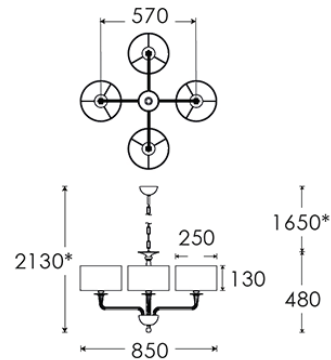

HEATHFIELD & CO

PRODUCT SPECIFICATION SHEET

Pendant | CZARINA 4 ARM SMOKE

PENDANT

Material: Glass
Finish shown: Smoke
Metalwork: Polished Chrome
Code: PD-CZAR-CHRO-SMOK-4LT

LAMPSHADE AS SHOWN

10" Thin Drum Ivory Satin
Shade code: SH-10-THDR
Shade lining: Champagne PVC

FLEX

1.5 metres of Grey PVC cable.

SWITCHING & PLUG

Hardwired

WEIGHT

6.0 kg approx.

WARRANTY

12 Months

LAMPING

4 x E27 Lampholder - 25W max. LED bulb recommended.

FIXING NOTE

It is the buyer's responsibility to ensure that suitable fixings are used.

FINISHING NOTE

All our glasswork is hand blown and will vary from piece to piece - variations in form and proportion. Colour formation, pattern and finishing details are unique to each lamp and it is part of the charm that no two products are exactly the same.

Dimensions in mm and approximate
*Adjustable flex and chain length

H&CO

Decorative lighting
for beautiful spaces

www.heathfield.co.uk | + 44 (0) 1732 350450 | sales@heathfield.co.uk
Unit 1, Priory Road, Tonbridge, Kent, TN9 2AF, United Kingdom